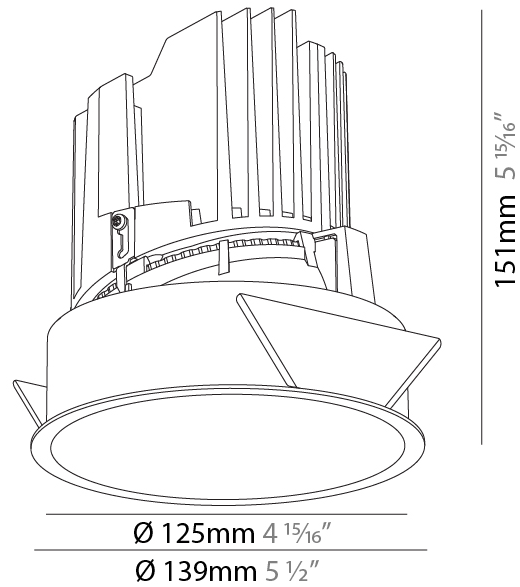

PHYSICAL

Shape: Round
Diameter (mm): 139
Diameter (in): 5 1/2
Height (mm): 151
Height (in): 5 15/16
Ceiling Thickness (mm): 10 / 12.5 / 15
Ceiling Thickness (in): 3/8 or 1/2 or 9/16
Min. Recessing Depth (mm): 170
Min. Recessing Depth (in): 6 11/16
Light Distribution: Downlight
Weight (kg): 0.951
Weight (lbs): 2.1
Fixture Finish: SSR / BKV / CWI / CRY / HAB / LAG / UFT / ITA / RUA / RUR / MIC / FTG / MYG / TWT / LOD / PUS / FRO / FUP / KIA / POP / BLS / SPG / MEY / GOH / GUM / CHC / COM / ABZ / JAG / OBR / MOS / ROR
Fixture Material: Aluminum Die Cast
Cut-out Measurements: 130mm / 5 1/8"

ELECTRICAL

Lamp Type: LED (Zhaga Standard)
Input Wattage (W): 28.6
Total Output Wattage (W): 26.4
Dimming: Tri-Mode (Non-Dimming and Phase Dimming (120Vac only) and 0-10V Dimming)
Driver Included: No
Driver Location: Recessed Housing
Driver Type: Constant Current - Universal
Driver Class: Class 2
Input Voltage (V): 120 - 277
Constant Current (MA): 700

LED

Number of LEDs: 1
Color Temperature (°K): 2700 / 3000 / 3500 / 4000
Max. Delivered Lumen (lm): 1890 / 1940 / 2038 / 2080
Nominal Lumen (lm): 3210 / 3290 / 3459 / 3530
CRI: >90 CRI
Efficiency (%): 0.631
Lamp Life (hrs): 50000

OPTICAL

Reflector: 20 / 25 / 40

RATINGS AND CERTIFICATIONS

Certified By: Certified for North American Standards
IP rating: IP54

PROJECT	_____
TYPE	_____
SPECIFIER	_____
QUANTITY	_____
DATE	_____