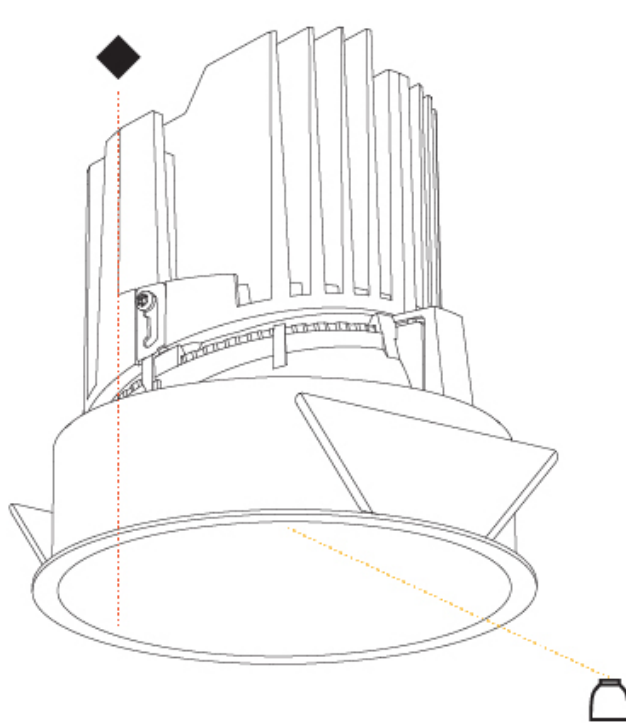

BIONIQ ROUND DEEP RECESSED

A35275-

PROJECT

TYPE

SPECIFIER

QUANTITY

DATE

A