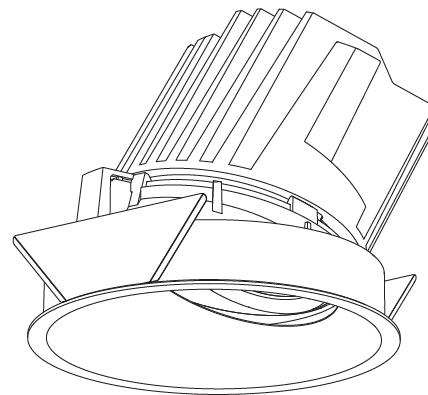

PHYSICAL

Shape: Round
Diameter (mm): 139
Diameter (in): 5 1/2
Height (mm): 126
Height (in): 4 15/16
Ceiling Thickness (mm): 10 / 12.5 / 15
Ceiling Thickness (in): 3/8 or 1/2 or 9/16
Min. Recessing Depth (mm): 140
Min. Recessing Depth (in): 5 1/2
Light Distribution: Adjustable / Asymmetric
Weight (kg): 0.816
Weight (lbs): 1.8
Fixture Finish: SSR / BKV / CWI / CRY / HAB / LAG / UFT / ITA / RUA / RUR / MIC / FTG / MYG / TWT / LOD / PUS / FRO / FUP / KIA / POP / BLS / SPG / MEY / GOH / GUM / CHC / COM / ABZ / JAG / OBR / MOS / ROR
Fixture Material: Aluminum Die Cast
Cut-out Measurements: 130mm / 5 1/8"

ELECTRICAL

Lamp Type: LED (Zhaga Standard)
Input Wattage (W): 28.6
Total Output Wattage (W): 26
Dimming: Tri-Mode (Non-Dimming and Phase Dimming (120Vac only) and 0-10V Dimming)
Driver Included: No
Driver Location: Recessed Housing
Driver Type: Constant Current - Universal
Driver Class: Class 2
Housing: See components
Input Voltage (V): 120 - 277
Constant Current (MA): 700

LED

Number of LEDs: 1
Color Temperature (°K): 2700 / 3000 / 3500 / 4000
Max. Delivered Lumen (lm): 2320 / 2380 / 2499 / 2550
Nominal Lumen (lm): 3210 / 3290 / 3459 / 3530
CRI: >90 CRI
Lamp Life (hrs): 50000

OPTICAL

Reflector: 20 / 25 / 40
Adjustability: Fixed

RATINGS AND CERTIFICATIONS

Certified By: Certified for North American Standards
IP rating: IP20