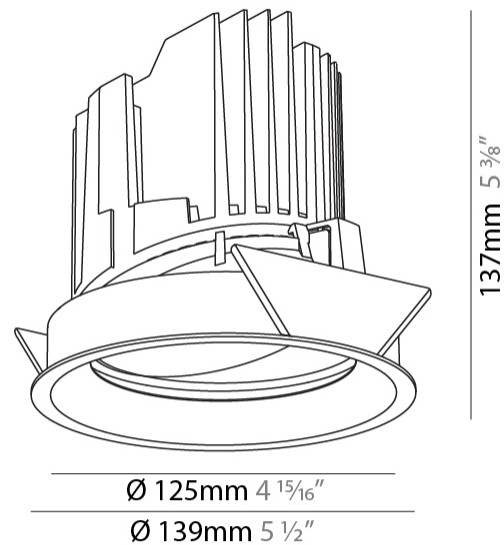

GENERAL

Series: Bioniq
 Subseries: Bioniq Round Adjustable
 Brand: Prolicht
 Division: Architectural
 Mounting Type: Recessed
 Mounting Location: Ceiling
 Subcategory: Downlight

PHYSICAL

Shape: Round
 Diameter (mm): 139
 Diameter (in): 5 1/2
 Height (mm): 137
 Height (in): 5 3/8
 Ceiling Thickness (mm): 10 / 12.5 / 15
 Ceiling Thickness (in): 3/8 or 1/2 or 9/16
 Min. Recessing Depth (mm): 150
 Min. Recessing Depth (in): 5 7/8
 Light Distribution: Adjustable / Downlight
 Weight (kg): 0.853
 Weight (lbs): 1.88
 Fixture Finish: SSR / BKV / CWI / CRY / HAB / LAG / UFT / ITA / RUA / RUR / MIC / FTG / MYG / TWT / LOD / PUS / FRO / FUP / KIA / POP / BLS / SPG / MEY / GOH / GUM / CHC / COM / ABZ / JAG / OBR / MOS / ROR
 Fixture Material: Aluminum Die Cast
 Cut-out Measurements: 130mm / 5 1/8"

LED

Number of LEDs: 1
 Color Temperature (°K): 2700 / 3000 / 3500 / 4000
 Max. Delivered Lumen (lm): 1180 / 1930 / 2029 / 2070
 Nominal Lumen (lm): 3210 / 3290 / 3459 / 3530
 CRI: >90 CRI
 Lamp Life (hrs): 50000

OPTICAL

Reflector: 10 / 18 / 36
 Adjustability: Rotational 355°, Tilt 30°

RATINGS AND CERTIFICATIONS

Certified By: Certified for North American Standards
 IP rating: IP54

BIONIQ ROUND ADJUSTABLE RECESSED

A35242-