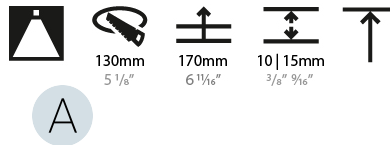

PHYSICAL

Shape: Round
Diameter (mm): 139
Diameter (in): 5 1/2
Height (mm): 151
Height (in): 5 15/16
Ceiling Thickness (mm): 10 / 12.5 / 15
Ceiling Thickness (in): 3/8 or 1/2 or 9/16
Min. Recessing Depth (mm): 170
Min. Recessing Depth (in): 6 11/16
Light Distribution: Downlight
Weight (kg): 0.951
Weight (lbs): 2.1
Fixture Finish: SSR / BKV / CWI / CRY / HAB / LAG / UFT / ITA / RUA / RUR / MIC / FTG / MYG / TWT / LOD / PUS / FRO / FUP / KIA / POP / BLS / SPG / MEY / GOH / GUM / CHC / COM / ABZ / JAG / OBR / MOS / ROR
Fixture Material: Aluminum Die Cast
Cut-out Measurements: 130mm / 5 1/8"

ELECTRICAL

Lamp Type: LED (Zhaga Standard)
Input Wattage (W): 28.6
Total Output Wattage (W): 26.4
Dimming: Tri-Mode (Non-Dimming and Phase Dimming (120Vac only) and 0-10V Dimming)
Driver Included: No
Driver Location: Recessed Housing
Driver Type: Constant Current - Universal
Driver Class: Class 2
Input Voltage (V): 120 - 277
Constant Current (MA): 700

LED

Number of LEDs: 1
Color Temperature (°K): 2700 / 3000 / 3500 / 4000
Max. Delivered Lumen (lm): 1890 / 1940 / 2038 / 2080
Nominal Lumen (lm): 3210 / 3290 / 3459 / 3530
CRI: >90 CRI
Efficiency (%): 0.631
Lamp Life (hrs): 50000

OPTICAL

Reflector: 20 / 25 / 40

RATINGS AND CERTIFICATIONS

Certified By: Certified for North American Standards
IP rating: IP54

PROJECT	_____
TYPE	_____
SPECIFIER	_____
QUANTITY	_____
DATE	_____