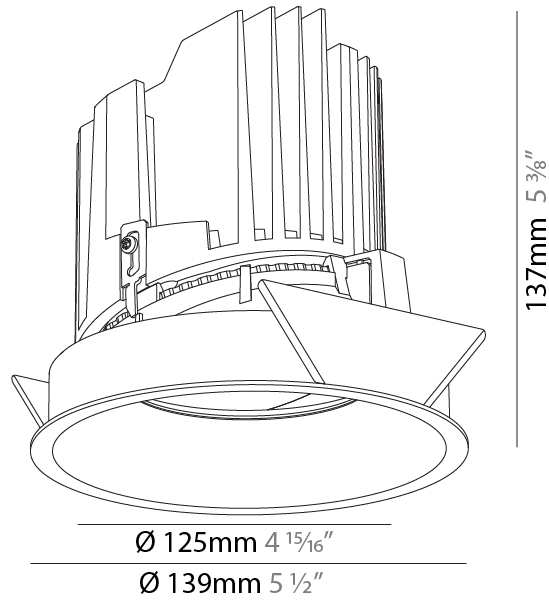

PHYSICAL

Shape: Round
Diameter (mm): 139
Diameter (in): 5 1/2
Height (mm): 137
Height (in): 5 3/8
Ceiling Thickness (mm): 10 / 12.5 / 15
Ceiling Thickness (in): 3/8 or 1/2 or 9/16
Min. Recessing Depth (mm): 150
Min. Recessing Depth (in): 5 7/8
Light Distribution: Adjustable / Downlight
Weight (kg): 0.856
Weight (lbs): 1.89
Fixture Finish: SSR / BKV / CWI / CRY / HAB / LAG / UFT / ITA / RUA / RUR / MIC / FTG / MYG / TWT / LOD / PUS / FRO / FUP / KIA / POP / BLS / SPG / MEY / GOH / GUM / CHC / COM / ABZ / JAG / OBR / MOS / ROR
Fixture Material: Aluminum Die Cast
Cut-out Measurements: 130mm / 5 1/8"

ELECTRICAL

Lamp Type: LED (Zhaga Standard)
Input Wattage (W): 28.6
Total Output Wattage (W): 26
Dimming: Tri-Mode (Non-Dimming and Phase Dimming (120Vac only) and 0-10V Dimming)
Driver Included: No
Driver Location: Recessed Housing
Driver Type: Constant Current - Universal
Driver Class: Class 2
Housing: See components
Input Voltage (V): 120 - 277
Constant Current (MA): 700

LED

Number of LEDs: 1
Color Temperature (°K): 2700 / 3000 / 3500 / 4000
Max. Delivered Lumen (lm): 1890 / 1930 / 2028 / 2070
Nominal Lumen (lm): 3210 / 3290 / 3459 / 3530
CRI: >90 CRI
Efficiency (%): 0.631
Lamp Life (hrs): 50000

OPTICAL

Reflector: 20 / 25 / 40
Adjustability: Rotational 355°; Tilt 10°

RATINGS AND CERTIFICATIONS

Certified By: Certified for North American Standards
IP rating: IP54